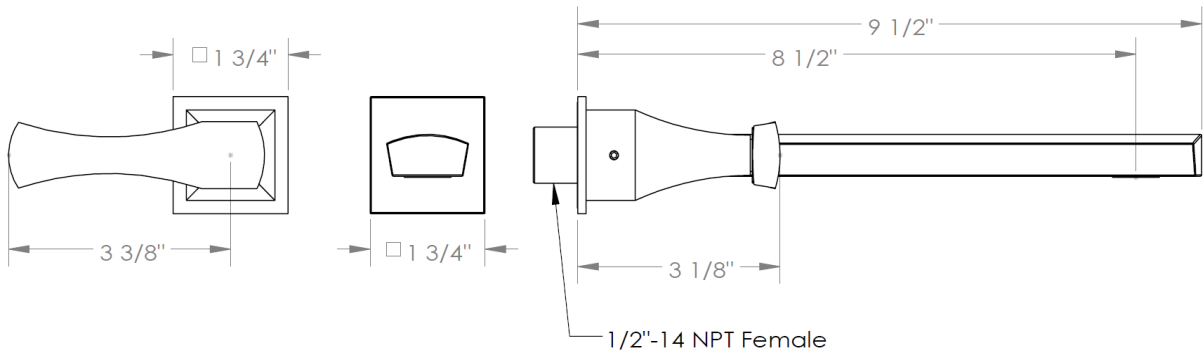

125-1.2-BG4
Single Handle - Wall Mounted

Meets the applicable requirements of ASME A112.18.1-2005/CSA B125.1-05, entitled "Plumbing Supply Fittings"

WATERMARK DESIGNS 12/8/2014

350 Dewitt Ave Brooklyn NY 11207 USA T 718 257 2800 F 718 257 2144 info@watermark-designs.com