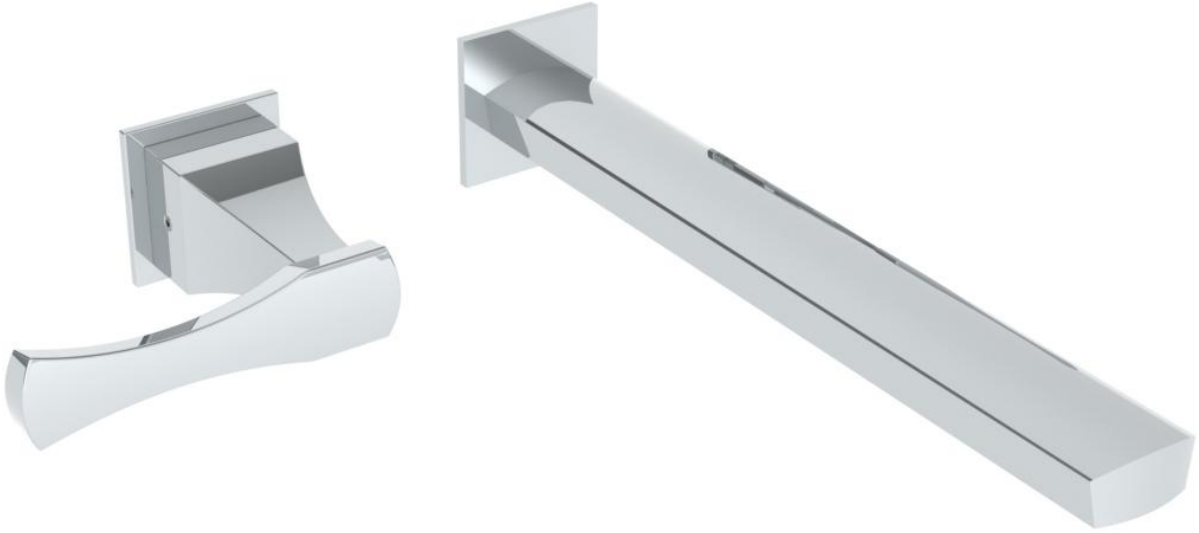

125-1.2-BG4
Single Handle - Wall Mounted

Meets the applicable requirements of ASME A112.18.1-2005/CSA B125.1-05, entitled "Plumbing Supply Fittings"

WATERMARK DESIGNS 12/8/2014

350 Dewitt Ave Brooklyn NY 11207 USA T 718 257 2800 F 718 257 2144 info@watermark-designs.com